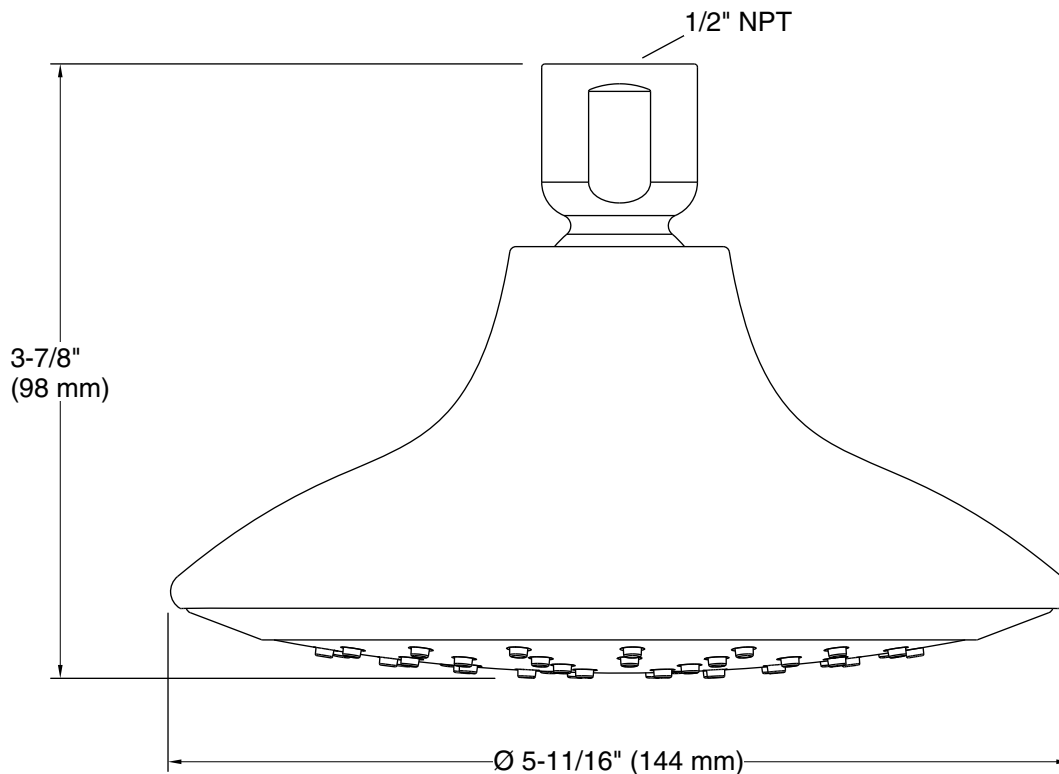

Features

- MasterClean™ sprayface features an easy-to-clean surface that withstands mineral buildup.
- Single-function showerhead with 48 translucent nozzles.
- 5-1/2" (140 mm) diameter sprayface.
- 1.75 gpm (6.6 lpm) maximum flow rate.
- Complements Alteo faucets and accessories.

Required Products/Accessories

K-45129 Shower Arm and Flange

Recommended Products/Accessories

K-23723 Faucet cleaner

Codes/Standards

ASME A112.18.1/CSA B125.1
DOE - Energy Policy Act 1992
EPA WaterSense®
California Energy Commission (CEC)

Technical Information

All product dimensions are nominal.

Showerhead/Body Spray:

Rated maximum flow: 1.75 gal/min (6.6 l/min)

Pressure: 80 psi (5.5 bar)

Notes

For use with automatic compensating valves rated at 1.50 gal/min (5.7 l/min) or less.